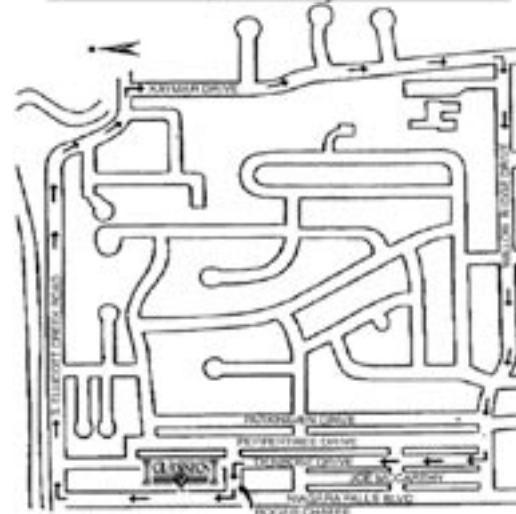

UTILIZING CHAMPIONSHIP TIMING

USA TRACK & FIELD™
Sanctioned Event
Certified Course

**AMHERST, NY
691-6000**

TIMING BY

SCORE-THIS!!!
UTILIZING
CHAMPIONSHIP TIMING

THE RACE ROUTE

THE
WILLOW RIDGE
COMMUNITY

THE BUFFALO NEWS