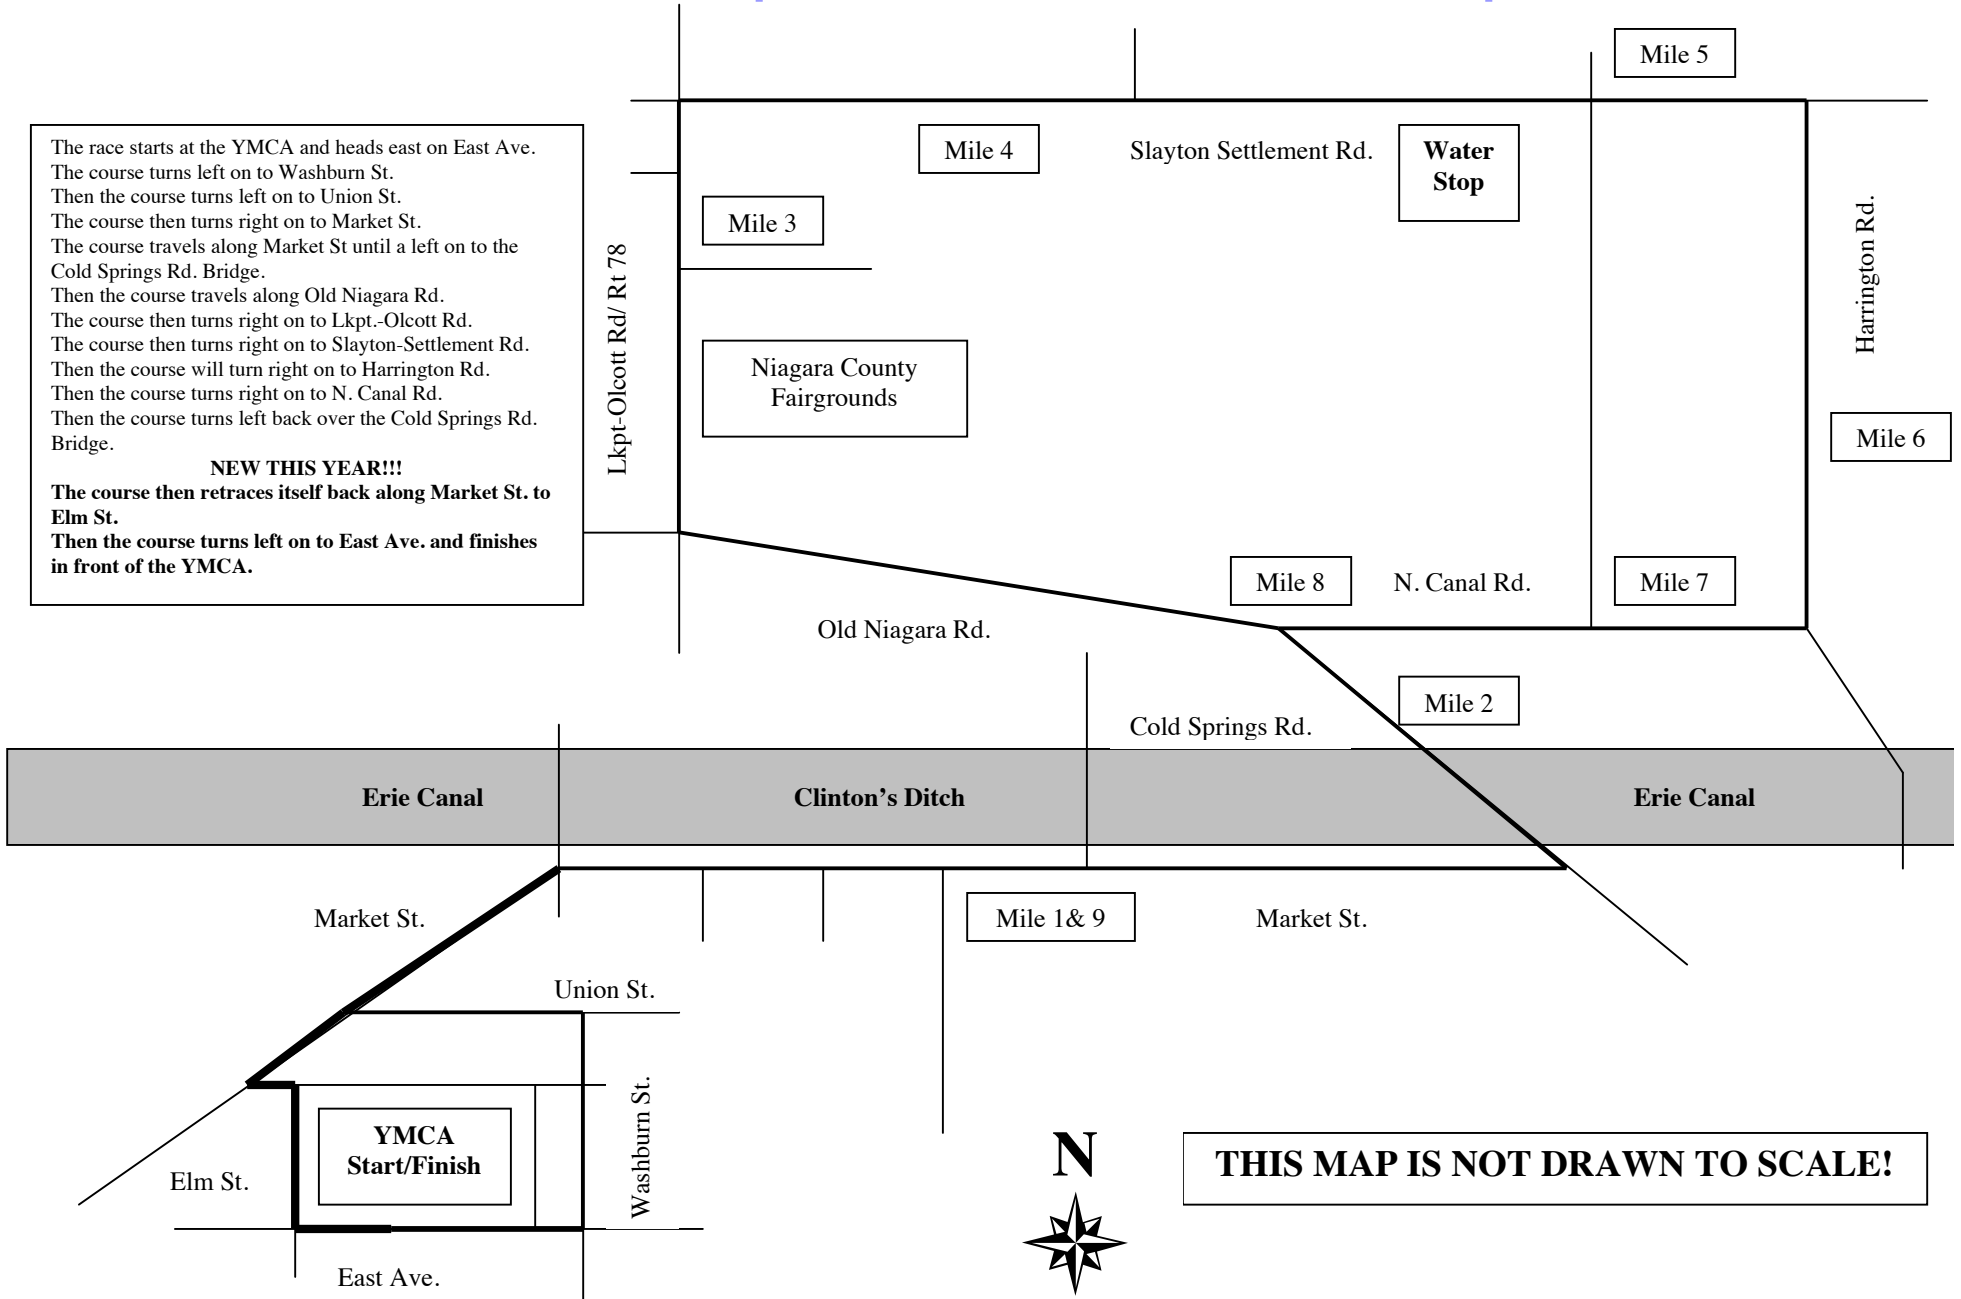

# Lockport Y-10 Course Map

The race starts at the YMCA and heads east on East Ave.  
 The course turns left on to Washburn St.  
 Then the course turns left on to Union St.  
 The course then turns right on to Market St.  
 The course travels along Market St until a left on to the  
 Cold Springs Rd. Bridge.  
 Then the course travels along Old Niagara Rd.  
 The course then turns right on to Lkpt.-Olcott Rd.  
 The course then turns right on to Slayton-Settlement Rd.  
 Then the course will turn right on to Harrington Rd.  
 Then the course turns right on to N. Canal Rd.  
 Then the course turns left back over the Cold Springs Rd.  
 Bridge.

**NEW THIS YEAR!!!**

The course then retraces itself back along Market St. to  
 Elm St.  
 Then the course turns left on to East Ave. and finishes  
 in front of the YMCA.

**THIS MAP IS NOT DRAWN TO SCALE!**